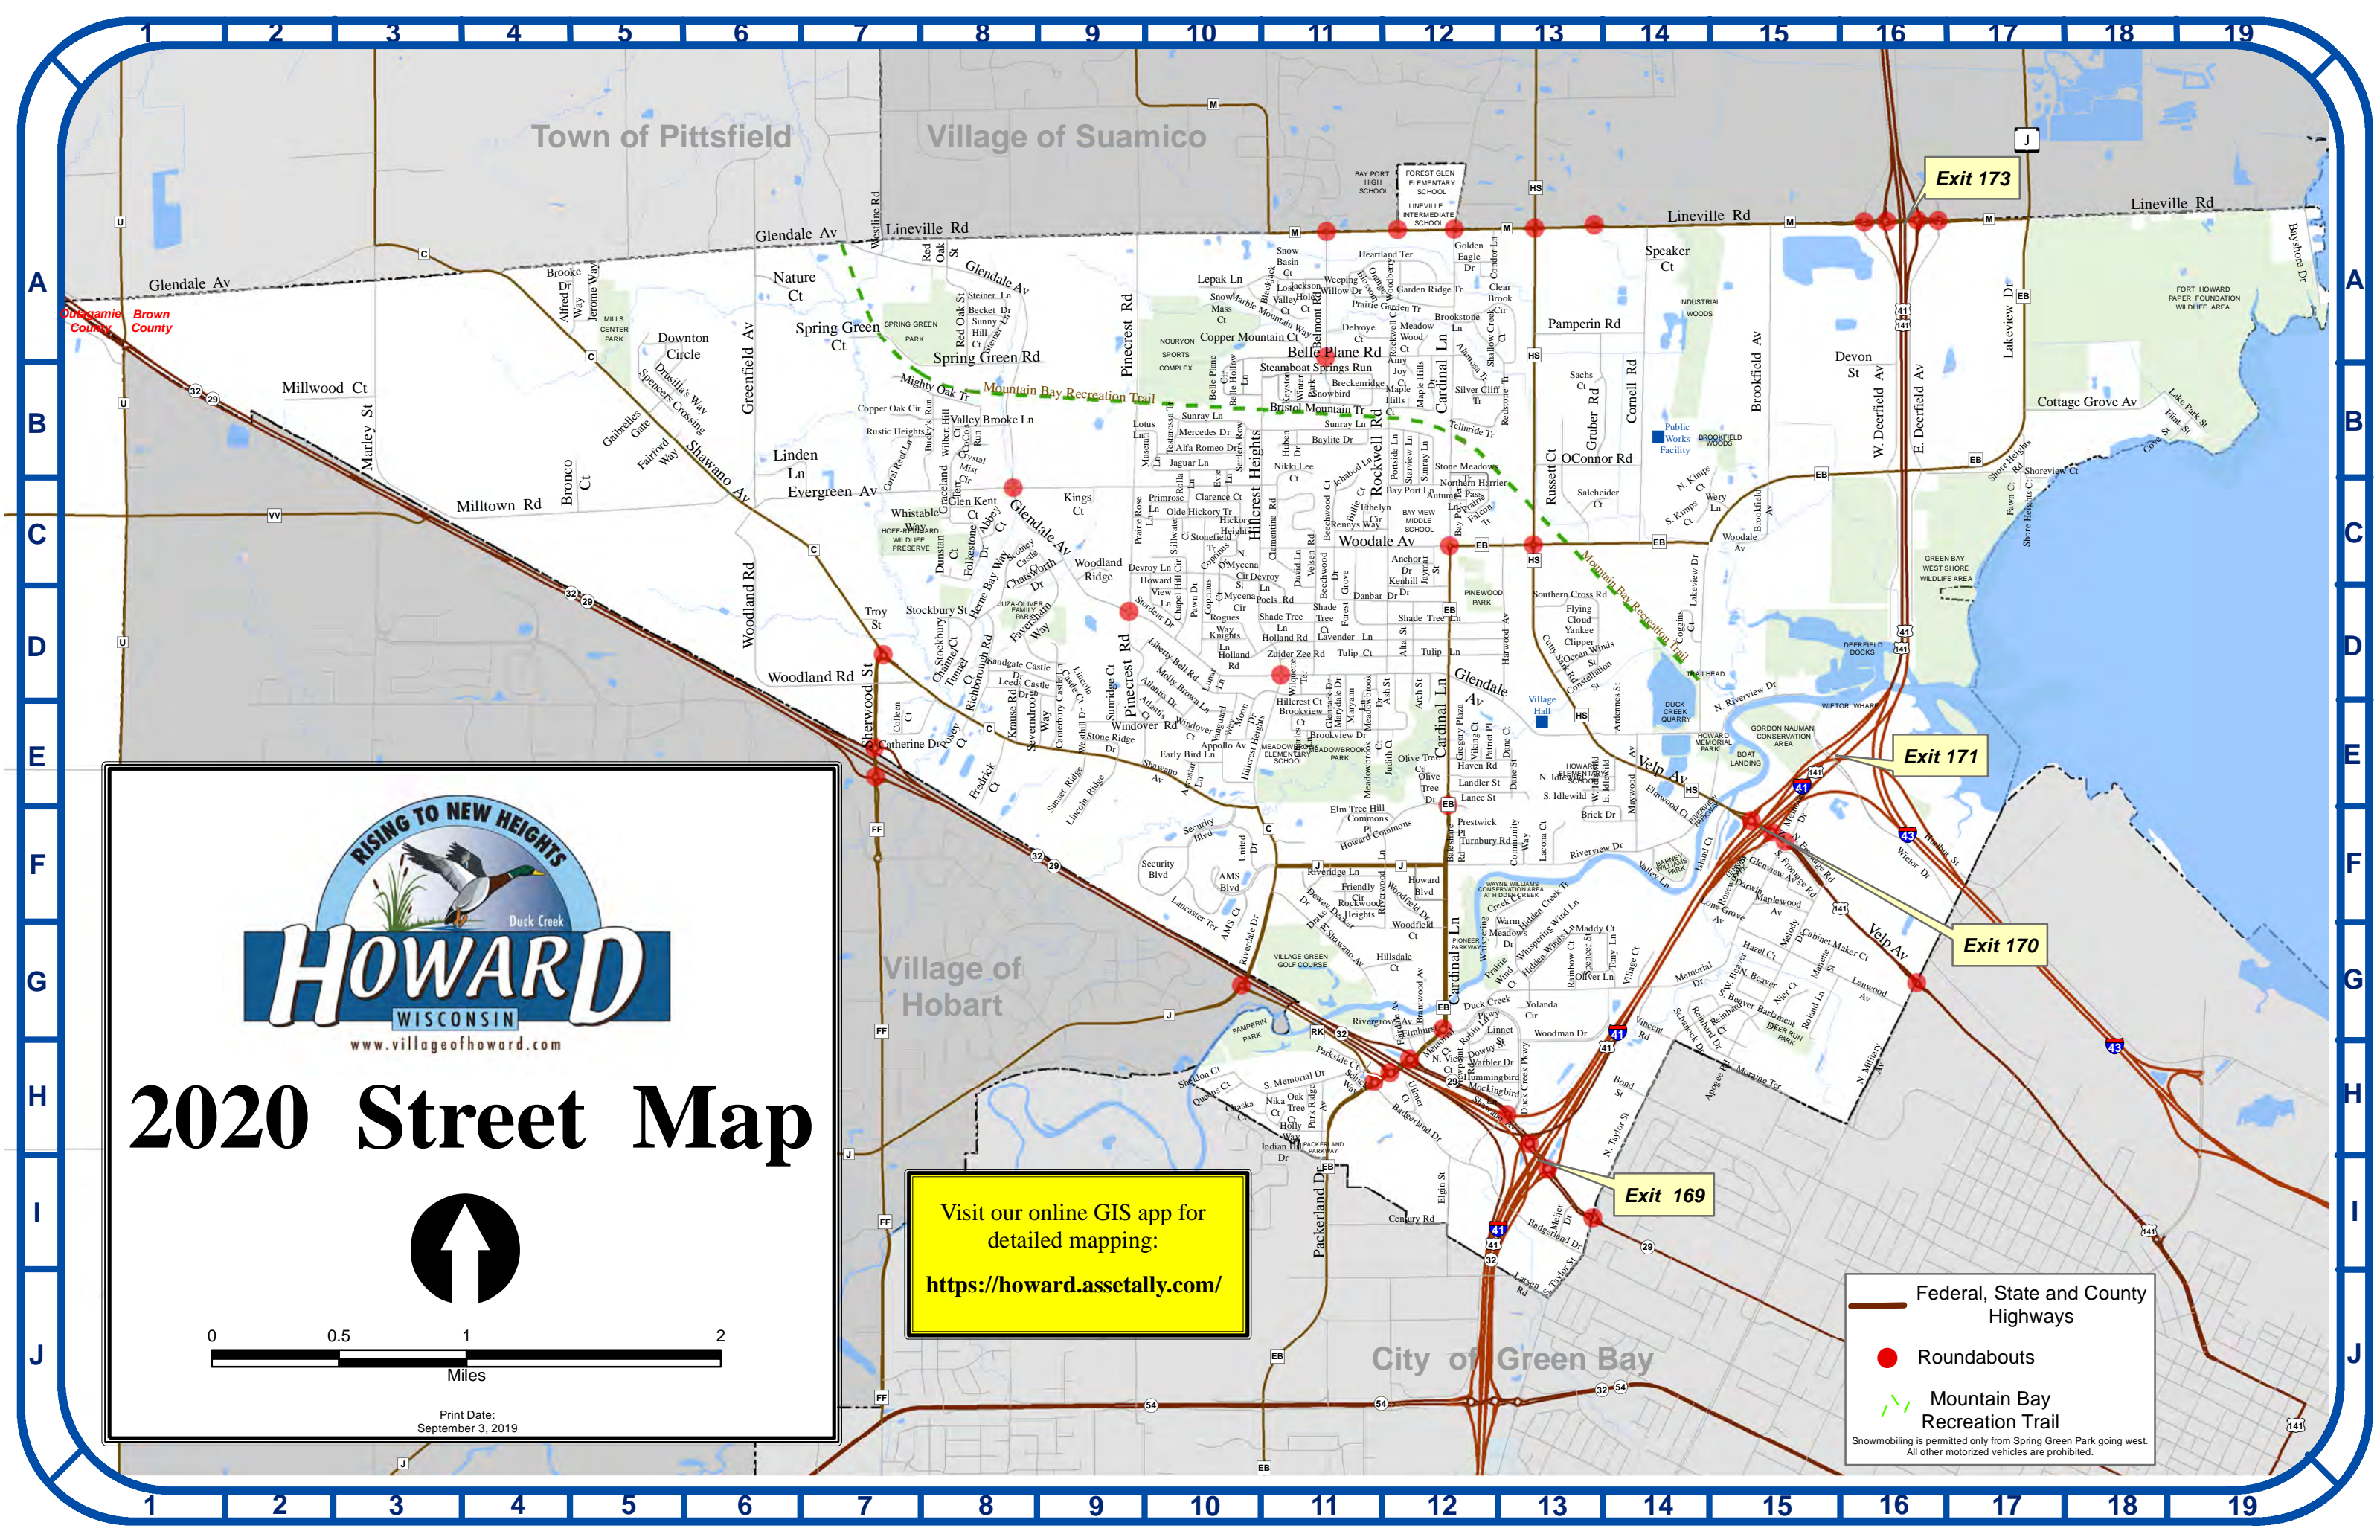

2020 Street Map

Print Date:
September 3, 2019

Visit our online GIS app for
detailed mapping:
<https://howard.assetally.com/>

- Federal, State and County Highways
 - Roundabouts
 - Mountain Bay Recreation Trail
- Snowmobiling is permitted only from Spring Green Park going west. All other motorized vehicles are prohibited.