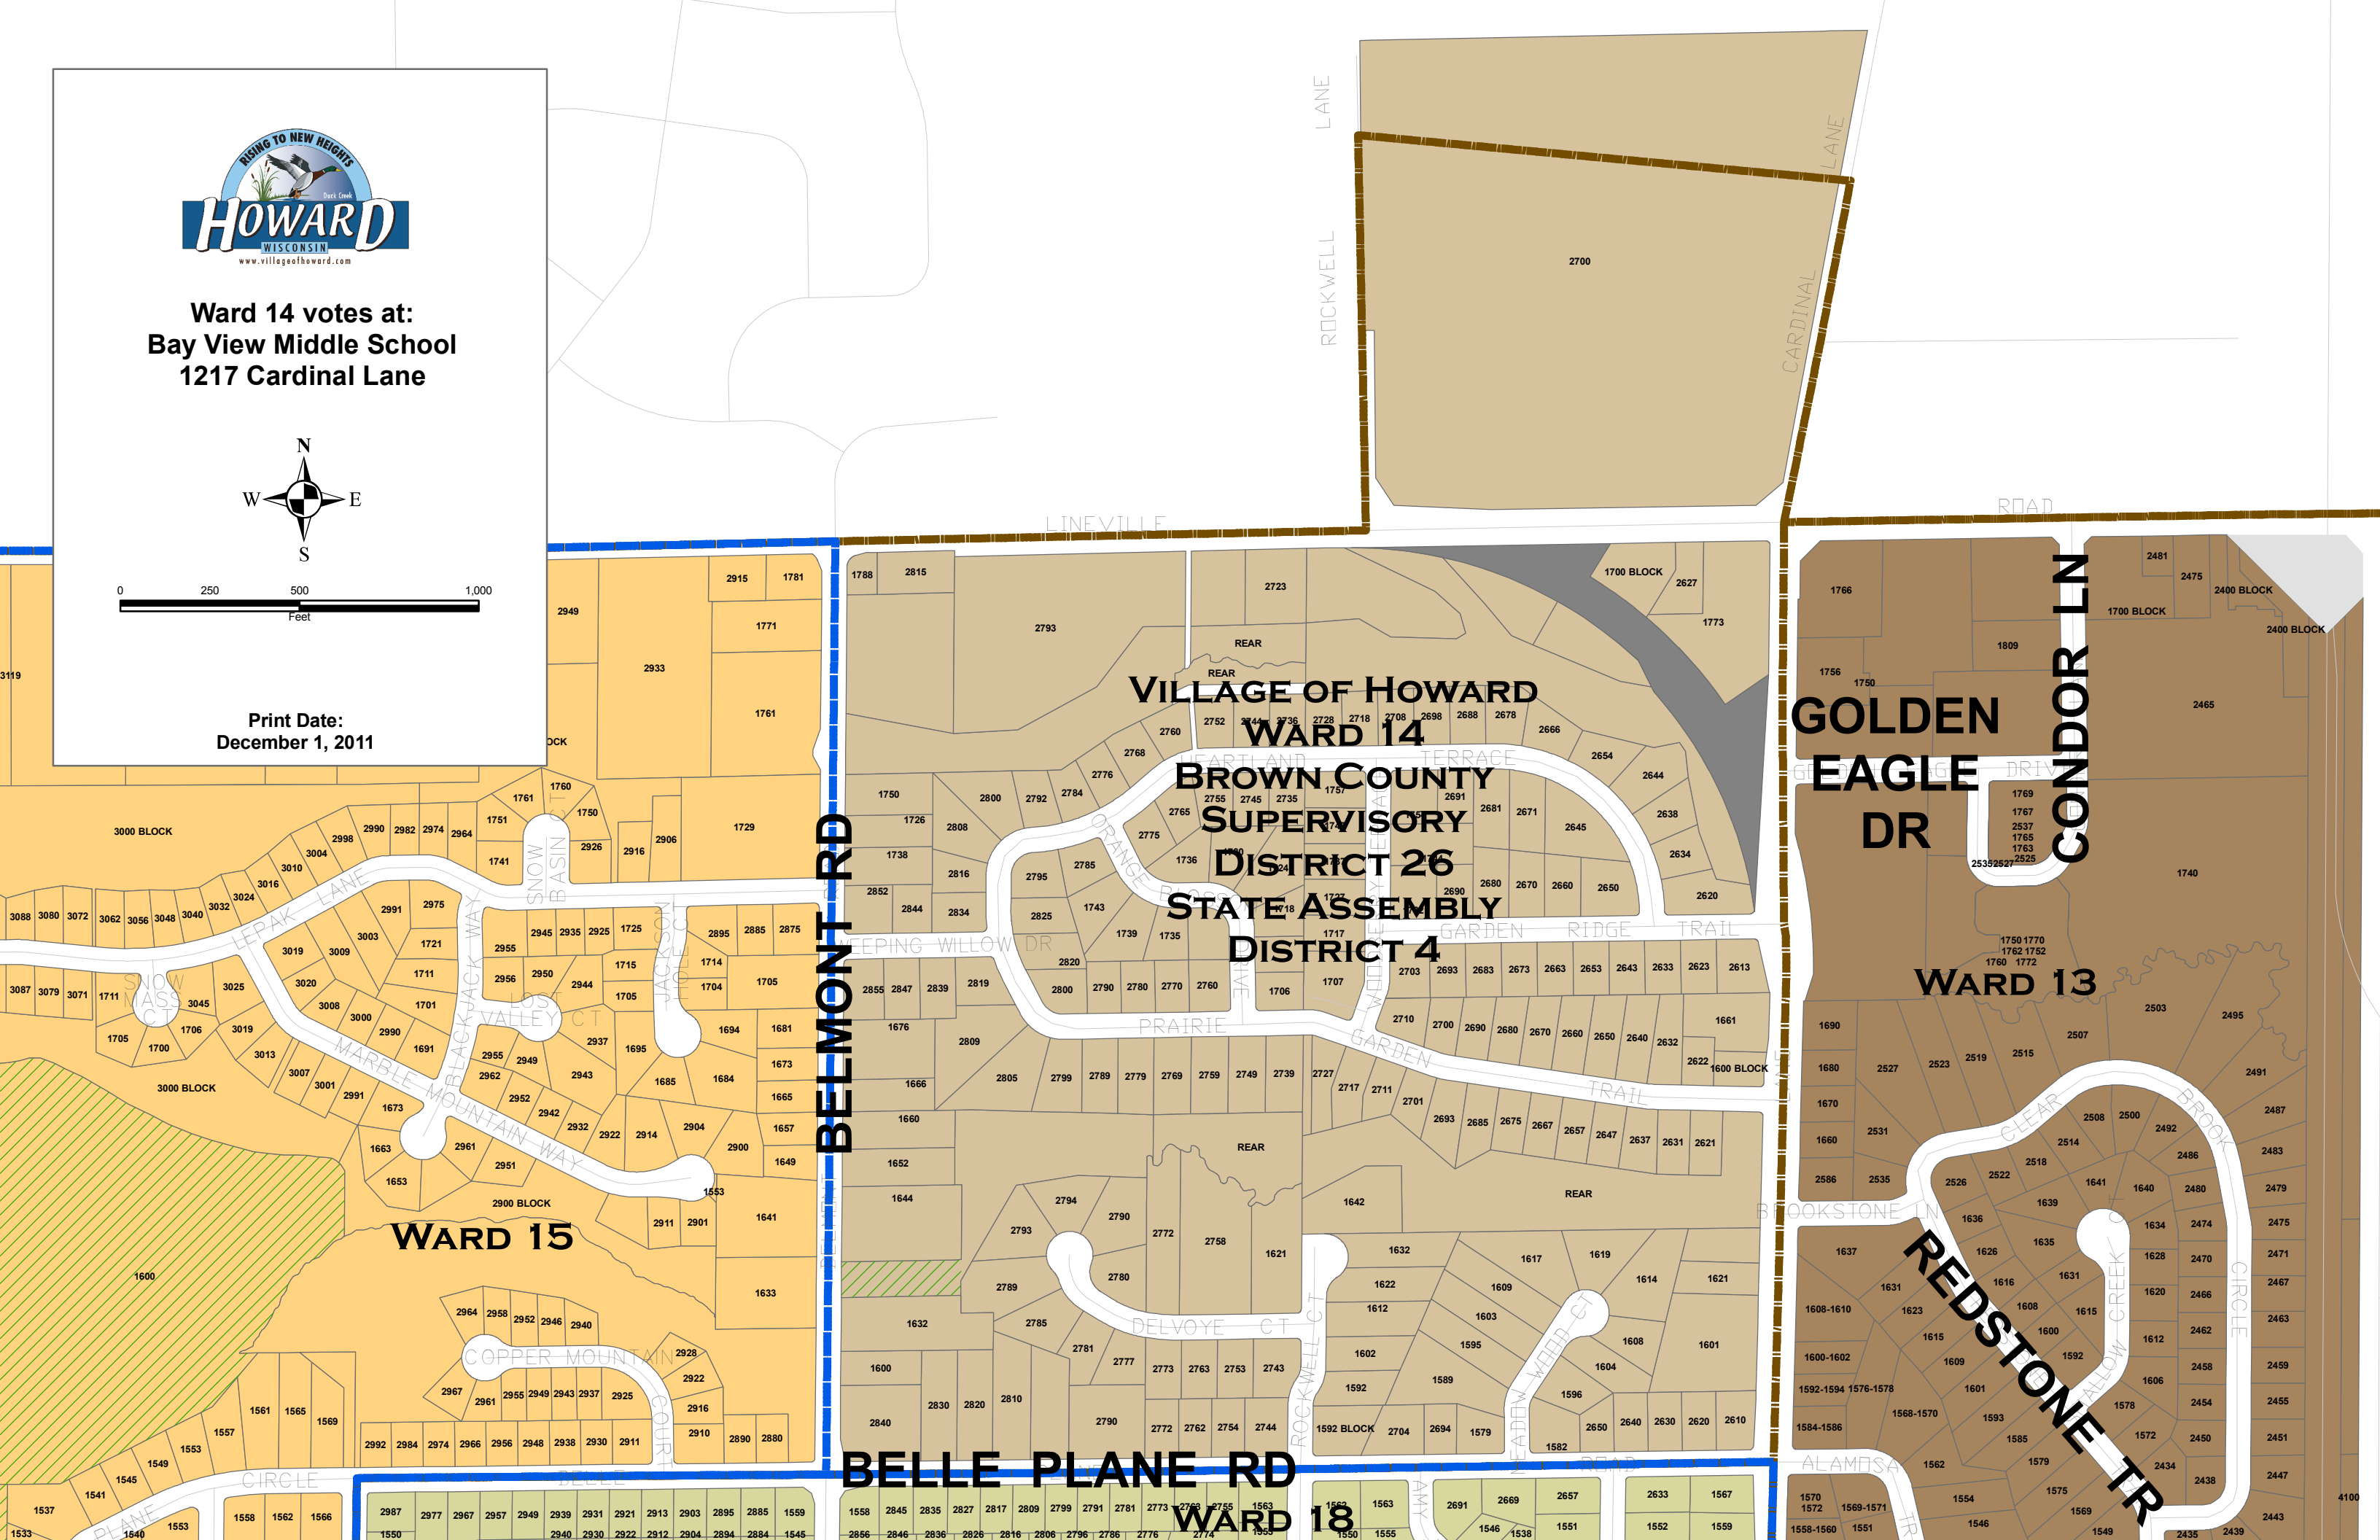

**GOLDEN EAGLE DR**

**CONDOR LN**

**WARD 14**

**REDSTONE TR**

**RD**

**WARD 18**

**TELLURIDE TR**

**VILLAGE OF HOWARD**

**Print Date:  
December 1, 2011**

Ward 14 votes at:  
Bay View Middle School  
1217 Cardinal Lane

Print Date:  
December 1, 2011

VILLAGE OF HOWARD  
WARD 14  
BROWN COUNTY  
SUPERVISORY  
DISTRICT 26  
STATE ASSEMBLY  
DISTRICT 4

GOLDEN  
EAGLE  
DR

CONDOR LN

WARD 13

WARD 15

BELLE PLANE RD

WARD 18

REDSTONE TR

## VILLAGE OF HOWARD WARD 18 BROWN COUNTY SUPERVISORY DISTRICT 24 STATE ASSEMBLY DISTRICT 4