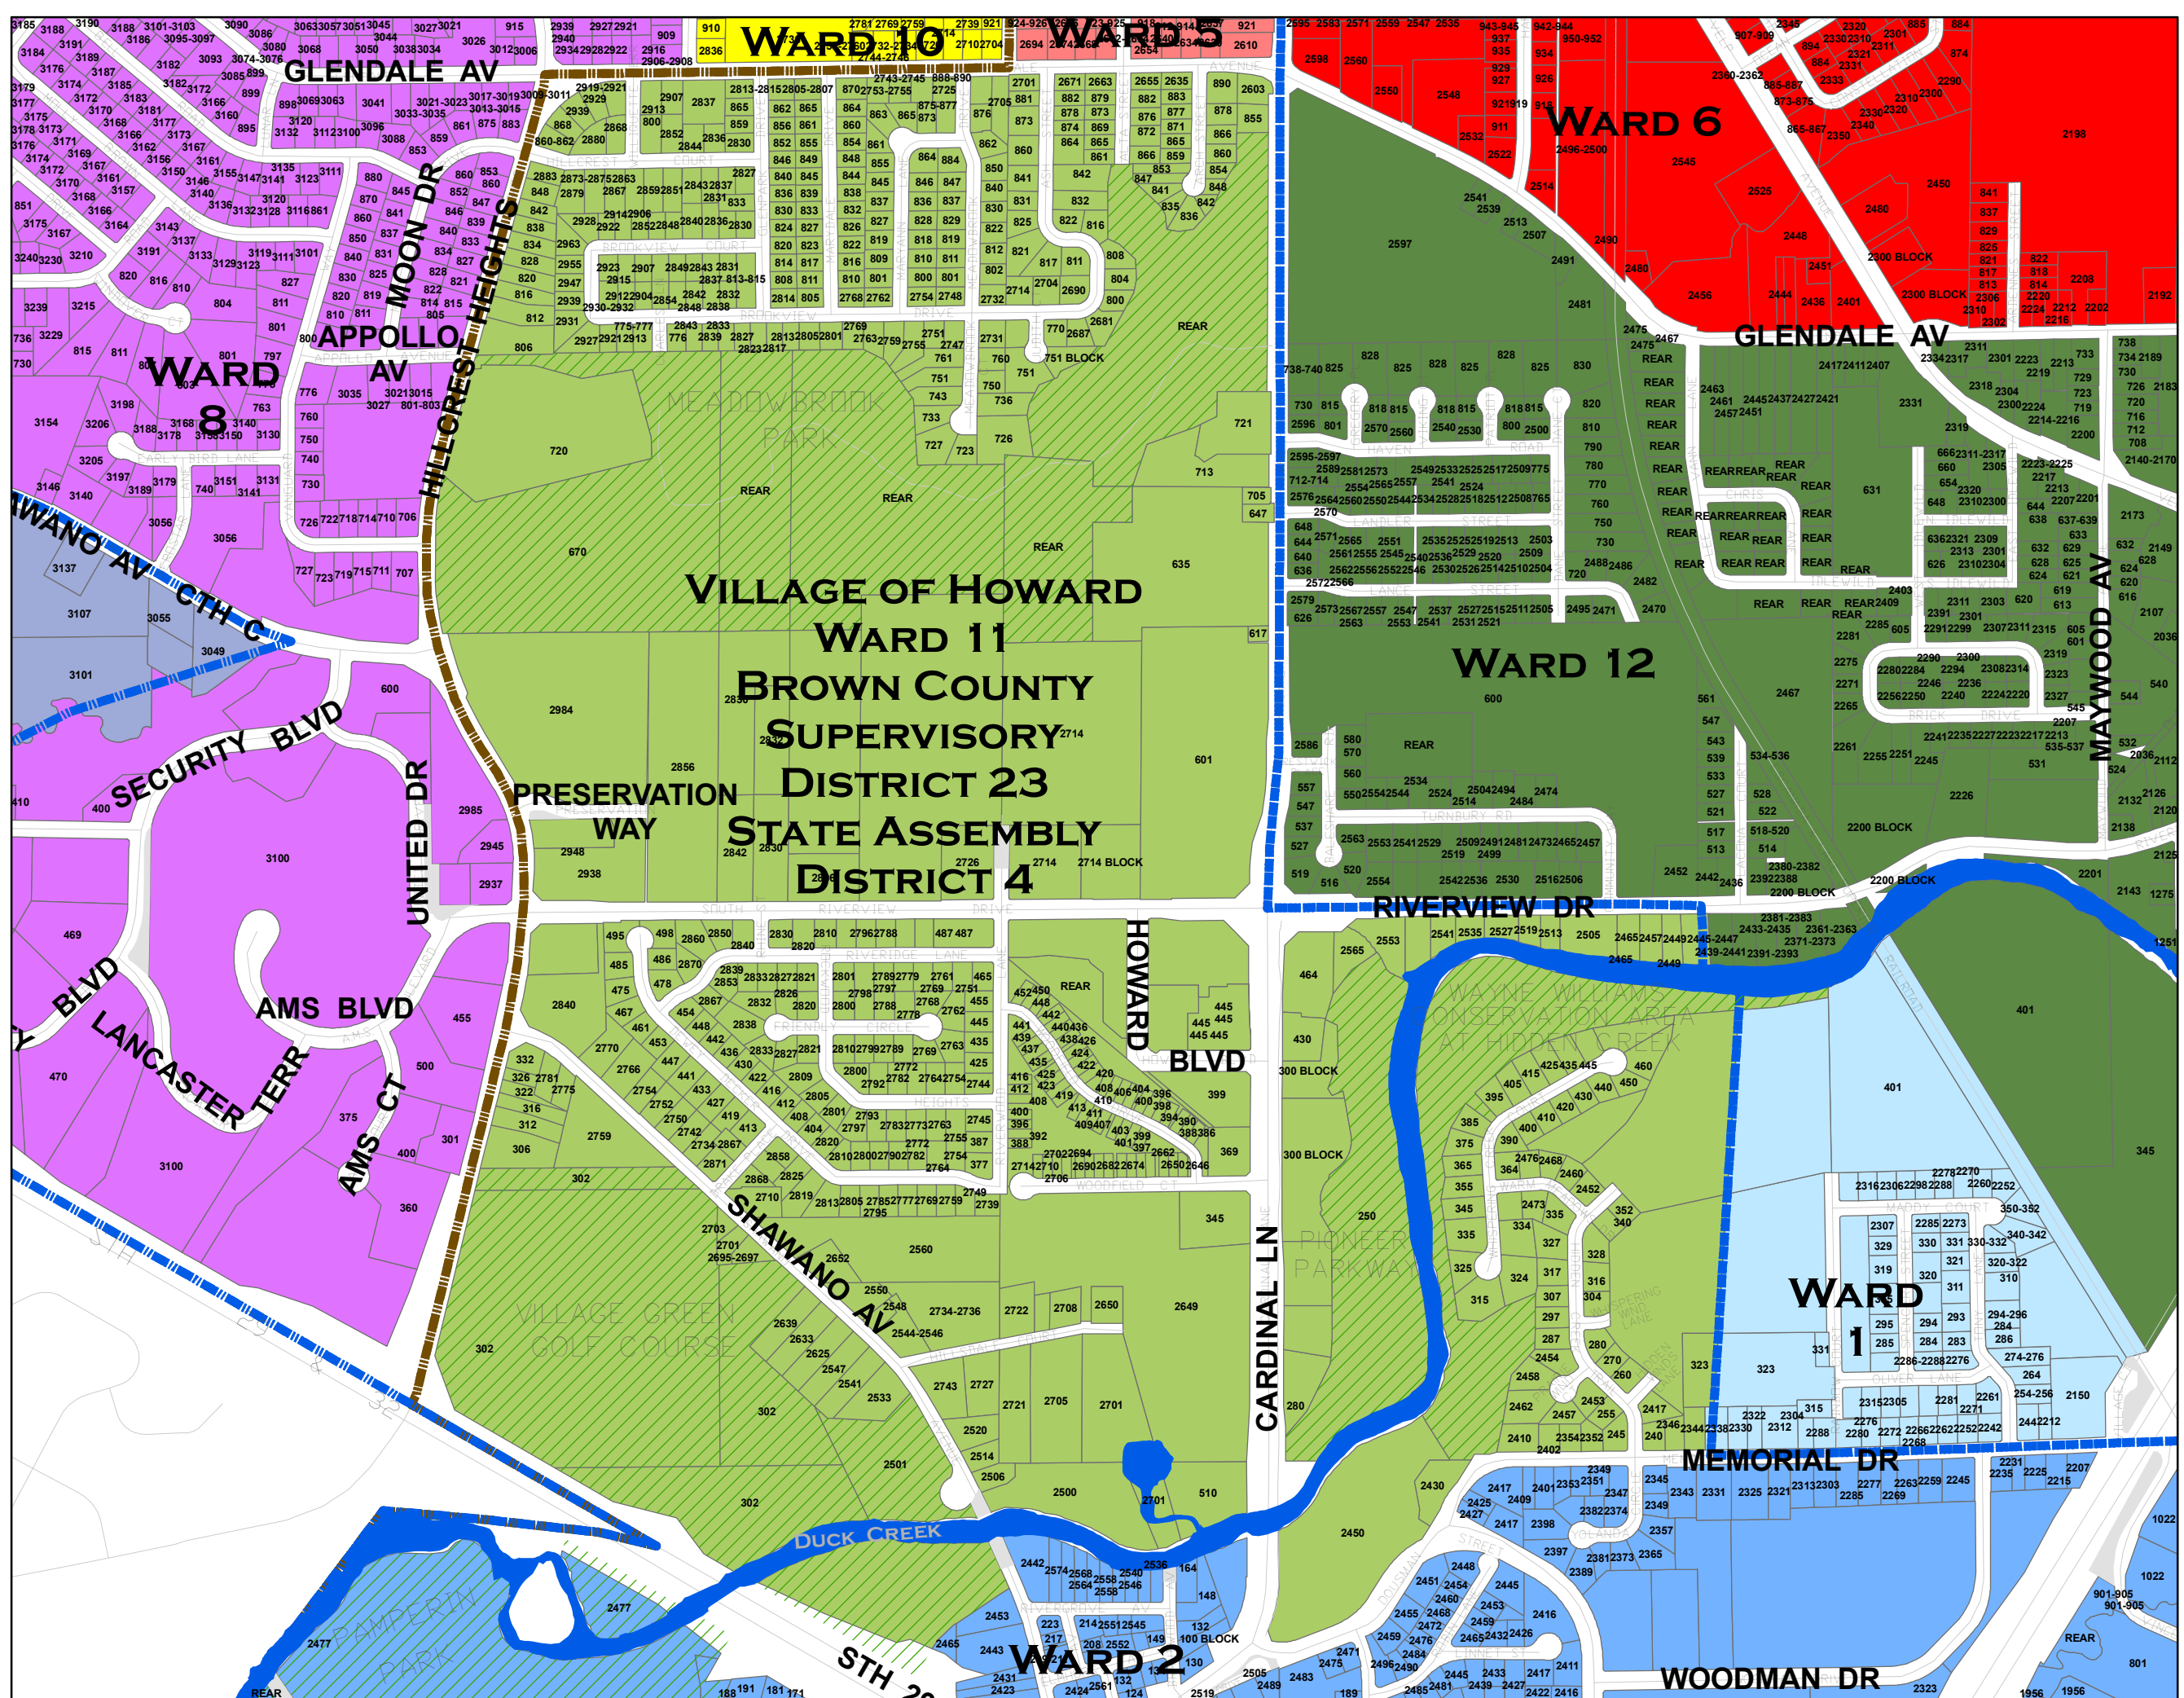

Ward 11 votes at:
Green Bay Community Church
600 Cardinal Lane

Print Date:
December 1, 2011

Ward 12 votes at:
Green Bay Community Church
600 Cardinal Lane

Print Date:
December 1, 2011