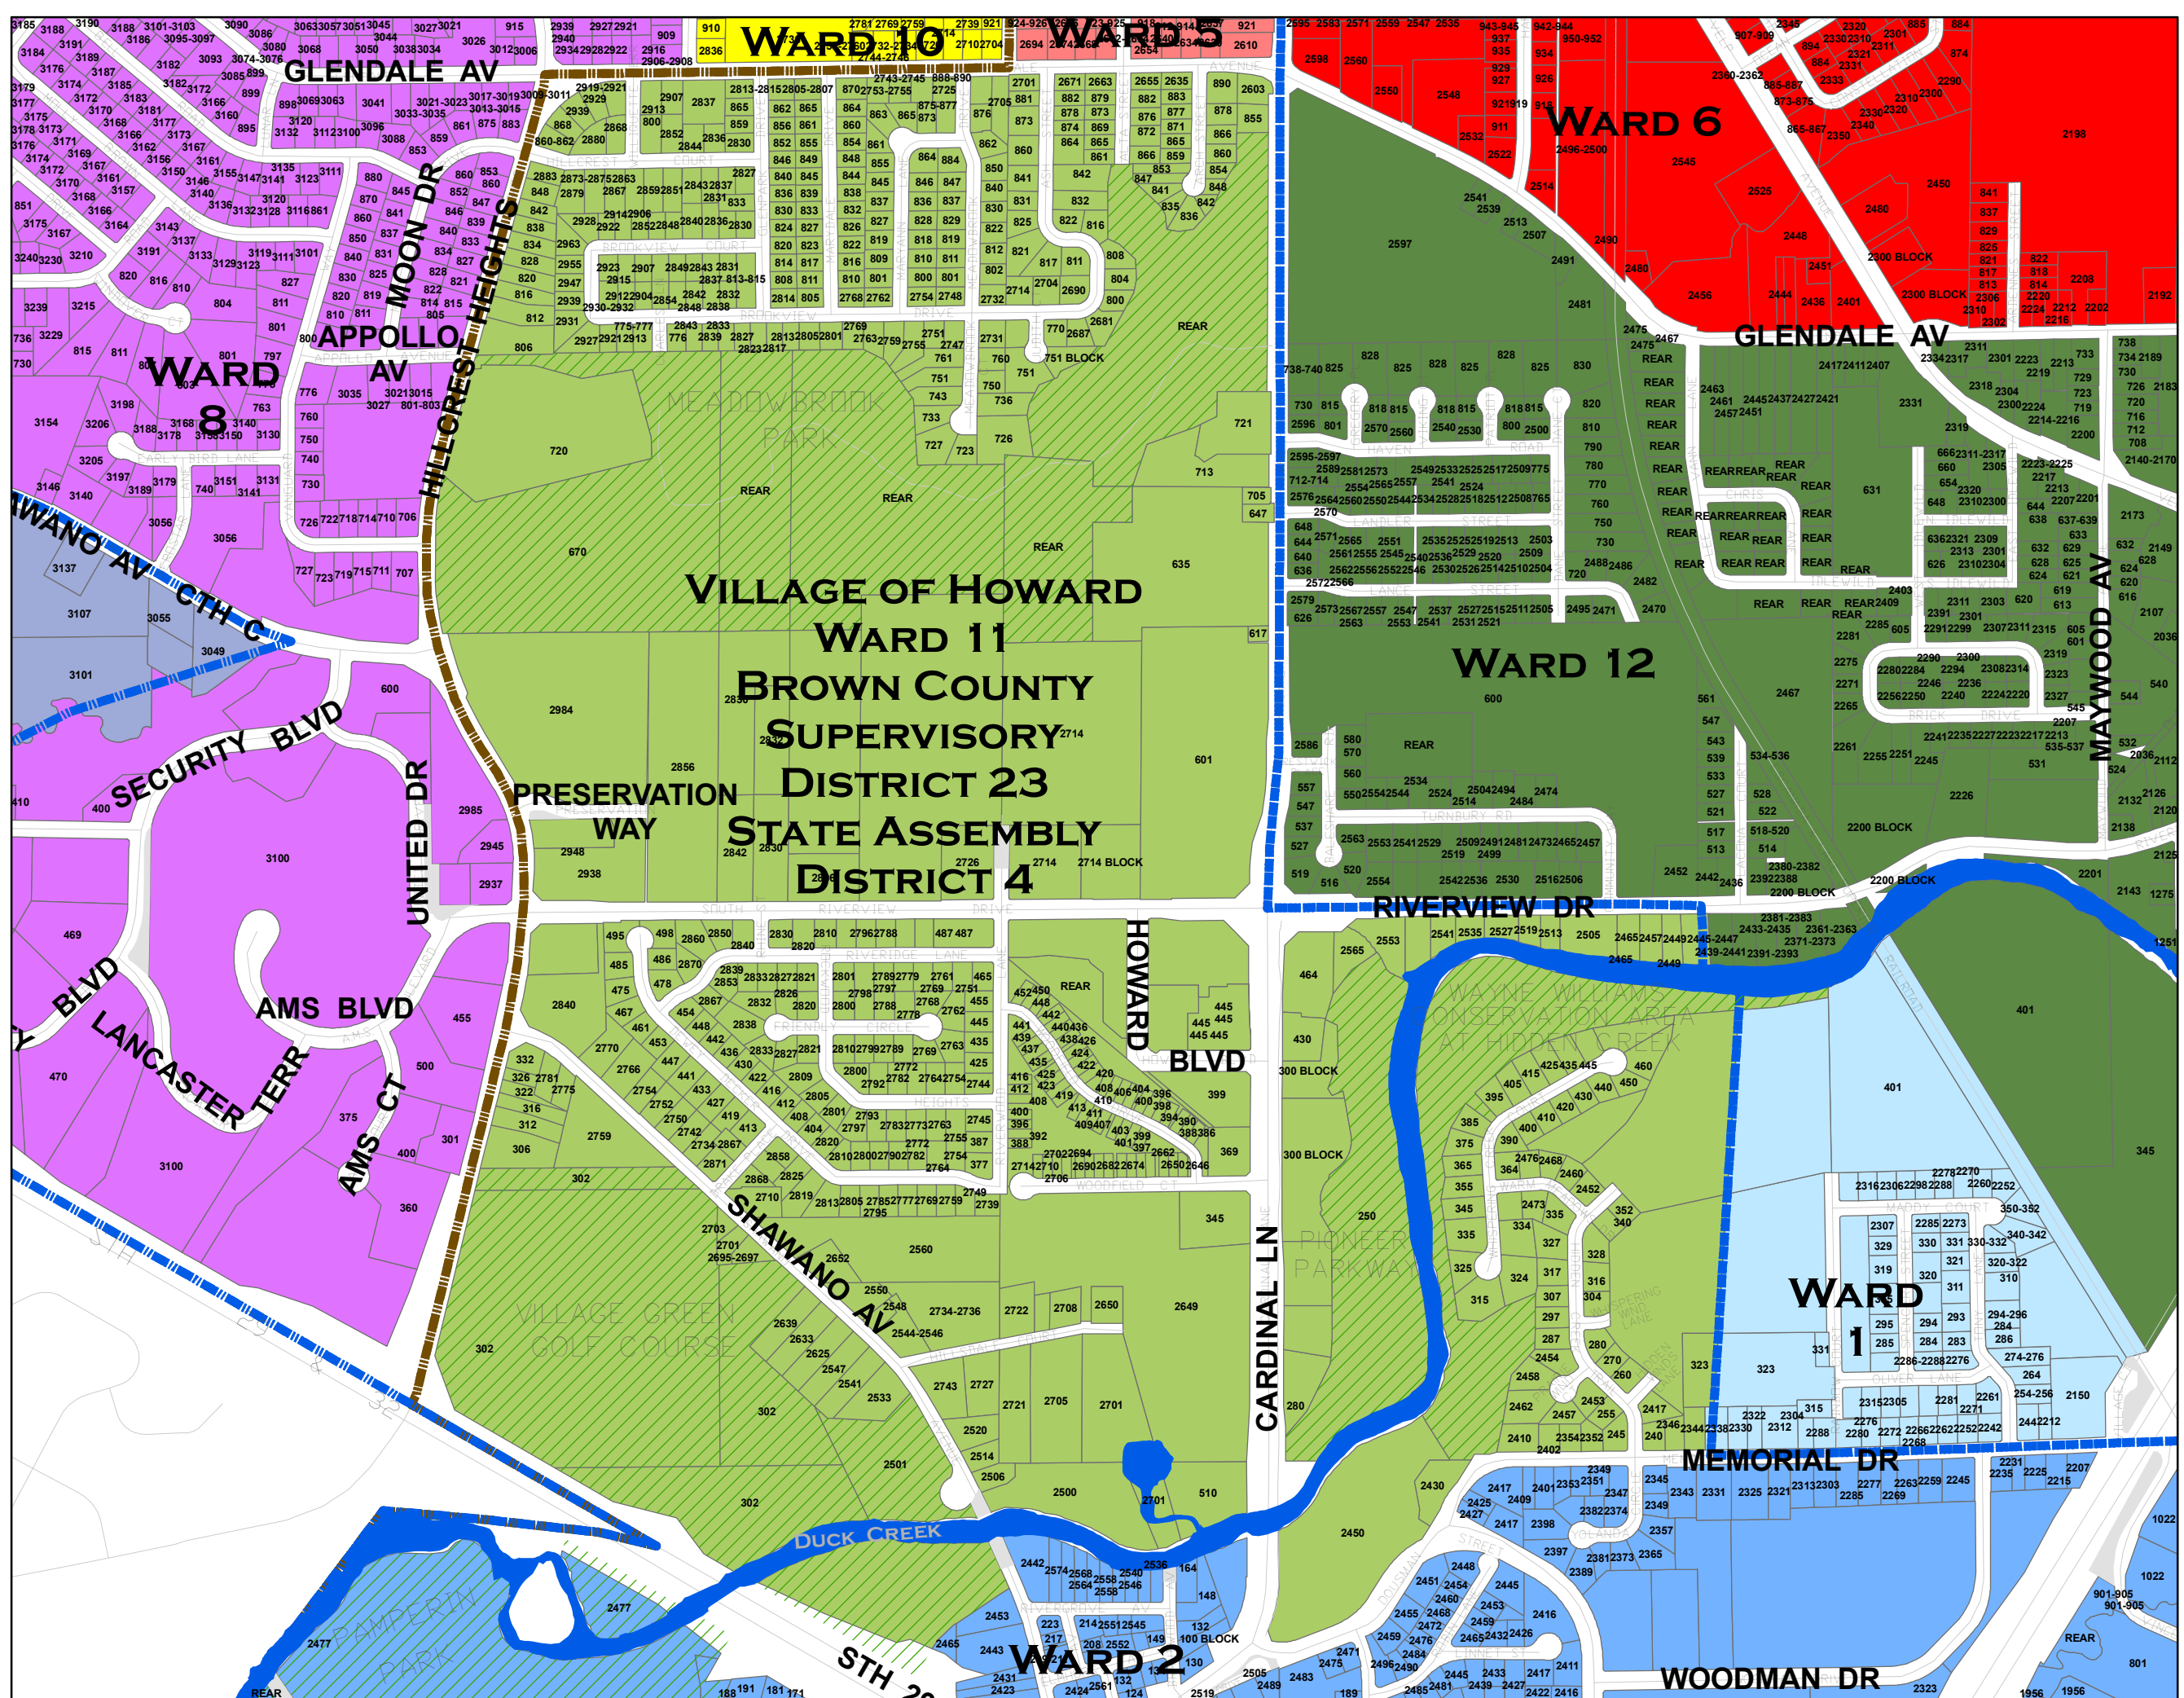

Ward 11 votes at:  
Green Bay Community Church  
600 Cardinal Lane

Print Date:  
December 1, 2011

Ward 12 votes at:  
**Green Bay Community Church**  
**600 Cardinal Lane**

Print Date:  
**December 1, 2011**