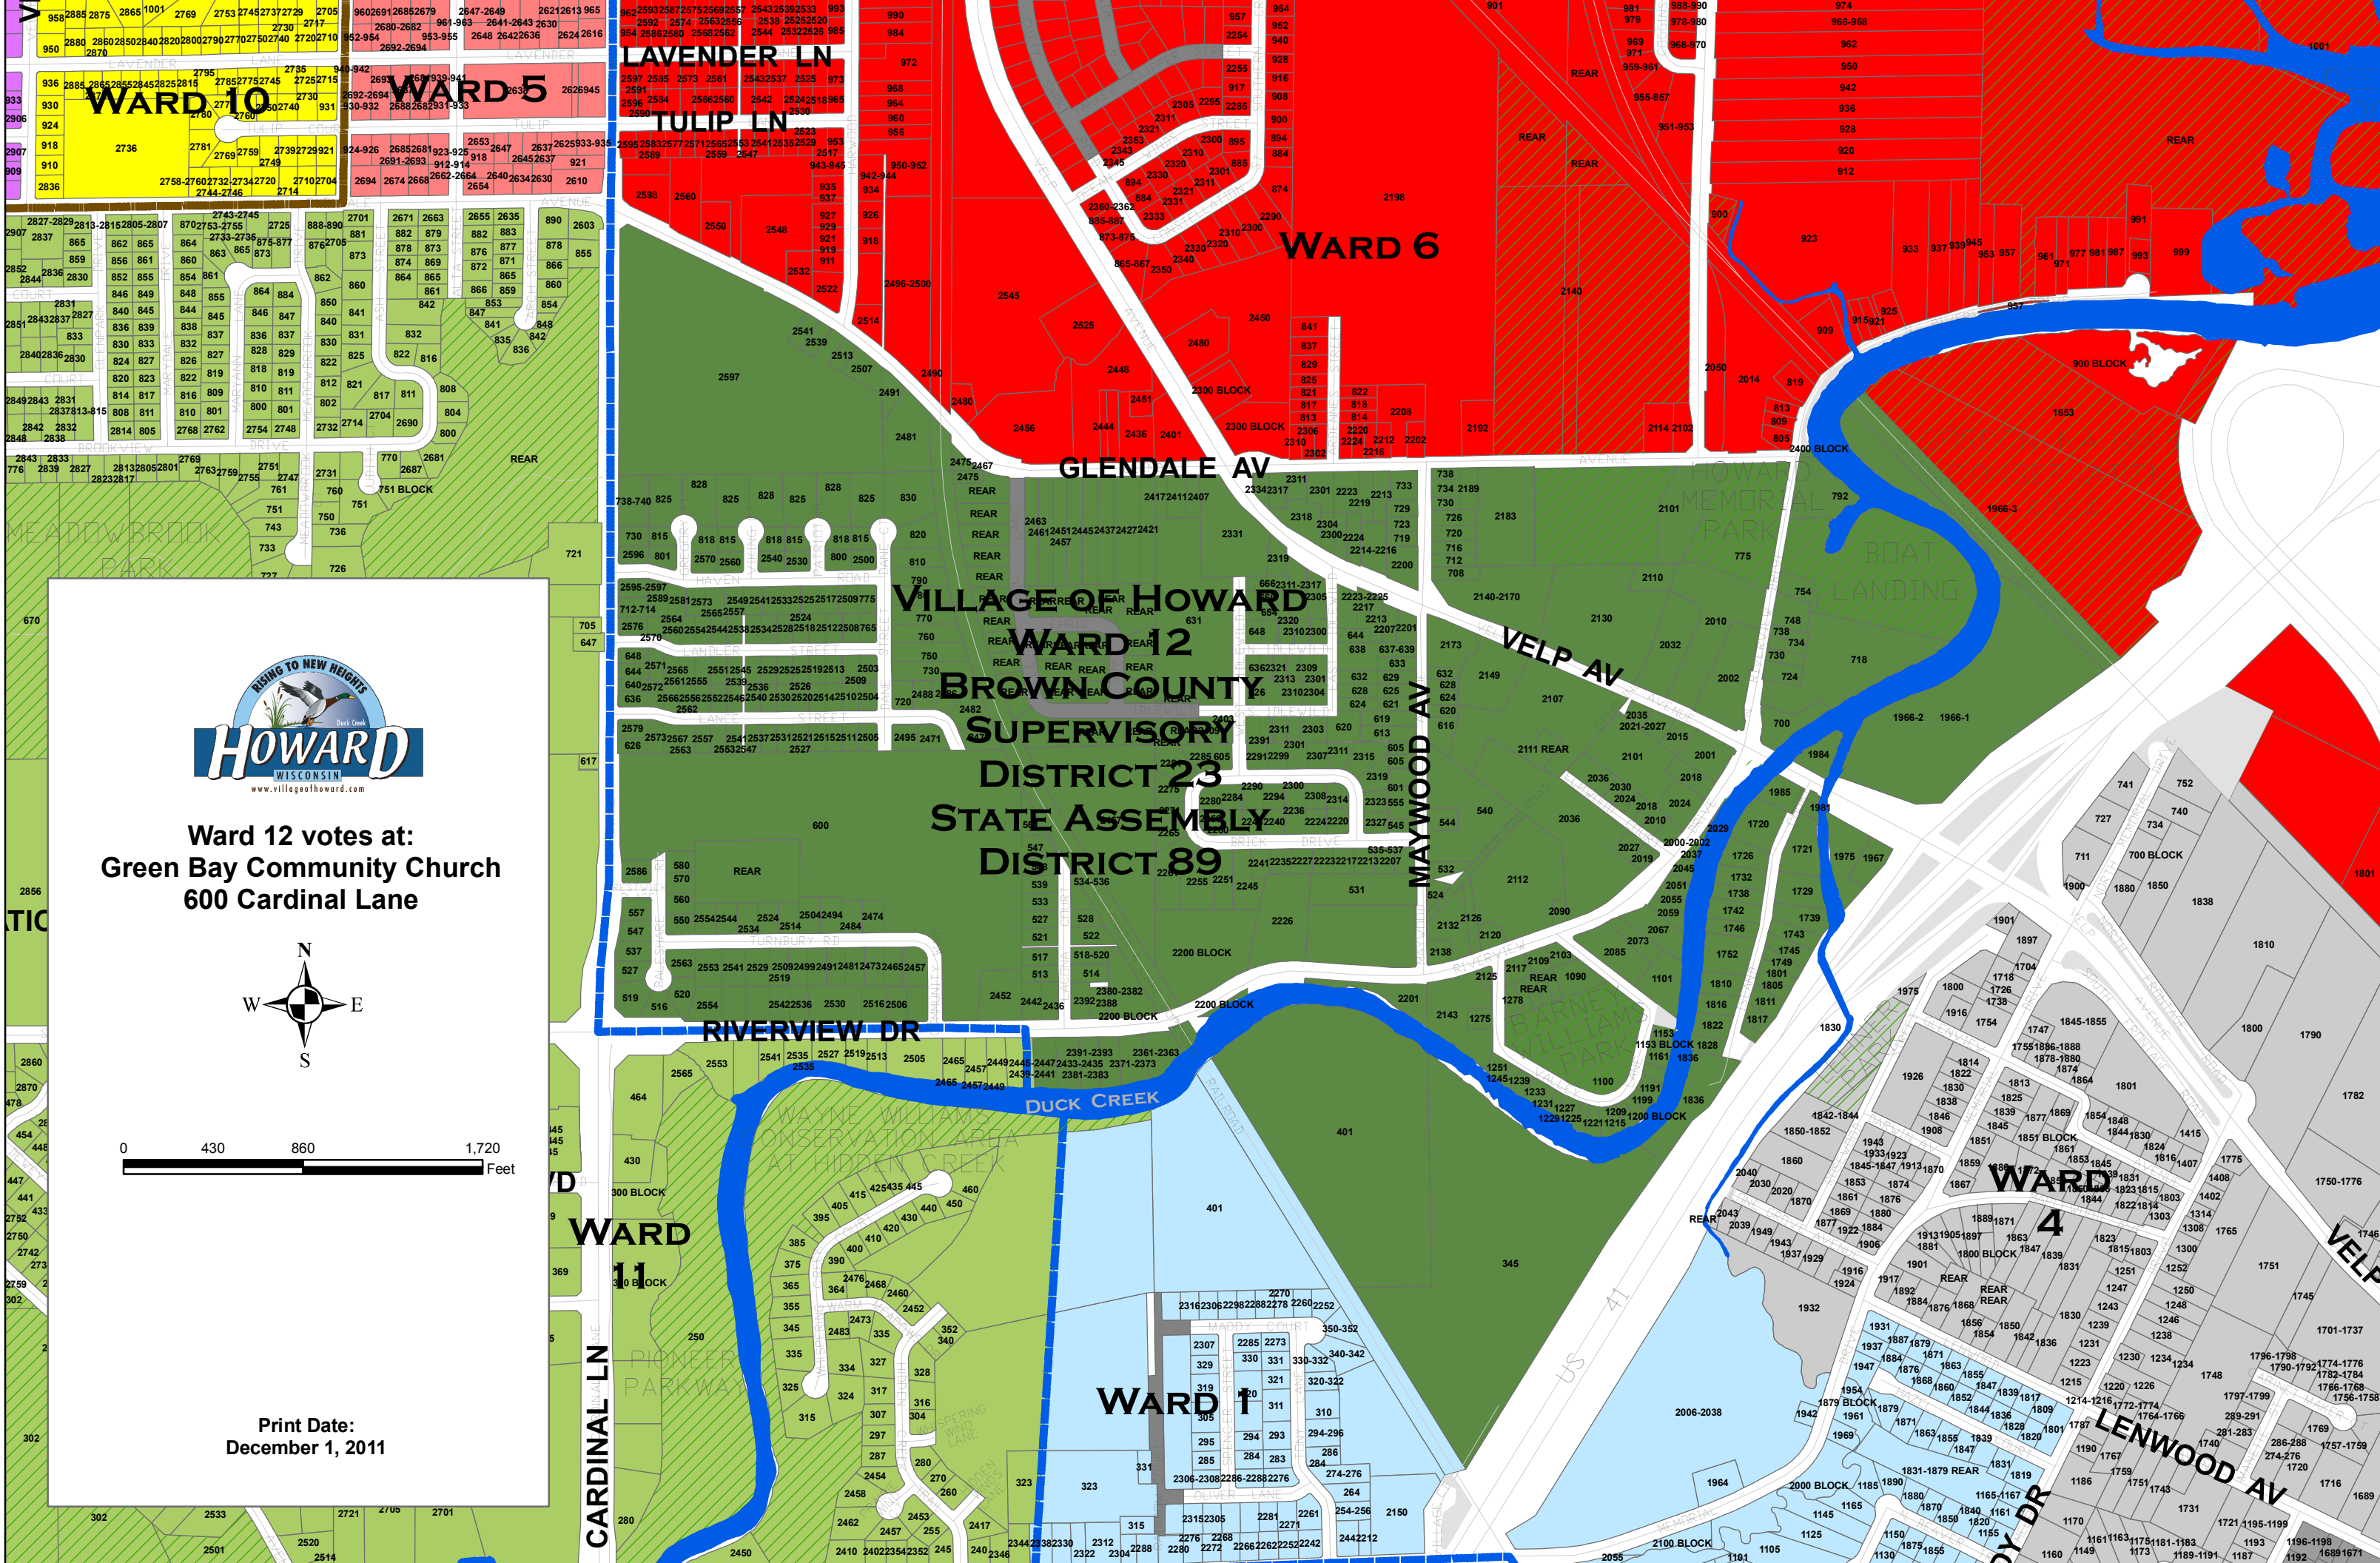

Ward 11 votes at:  
Green Bay Community Church  
600 Cardinal Lane

Print Date:  
December 1, 2011

Ward 12 votes at:  
**Green Bay Community Church**  
**600 Cardinal Lane**

Print Date:  
**December 1, 2011**