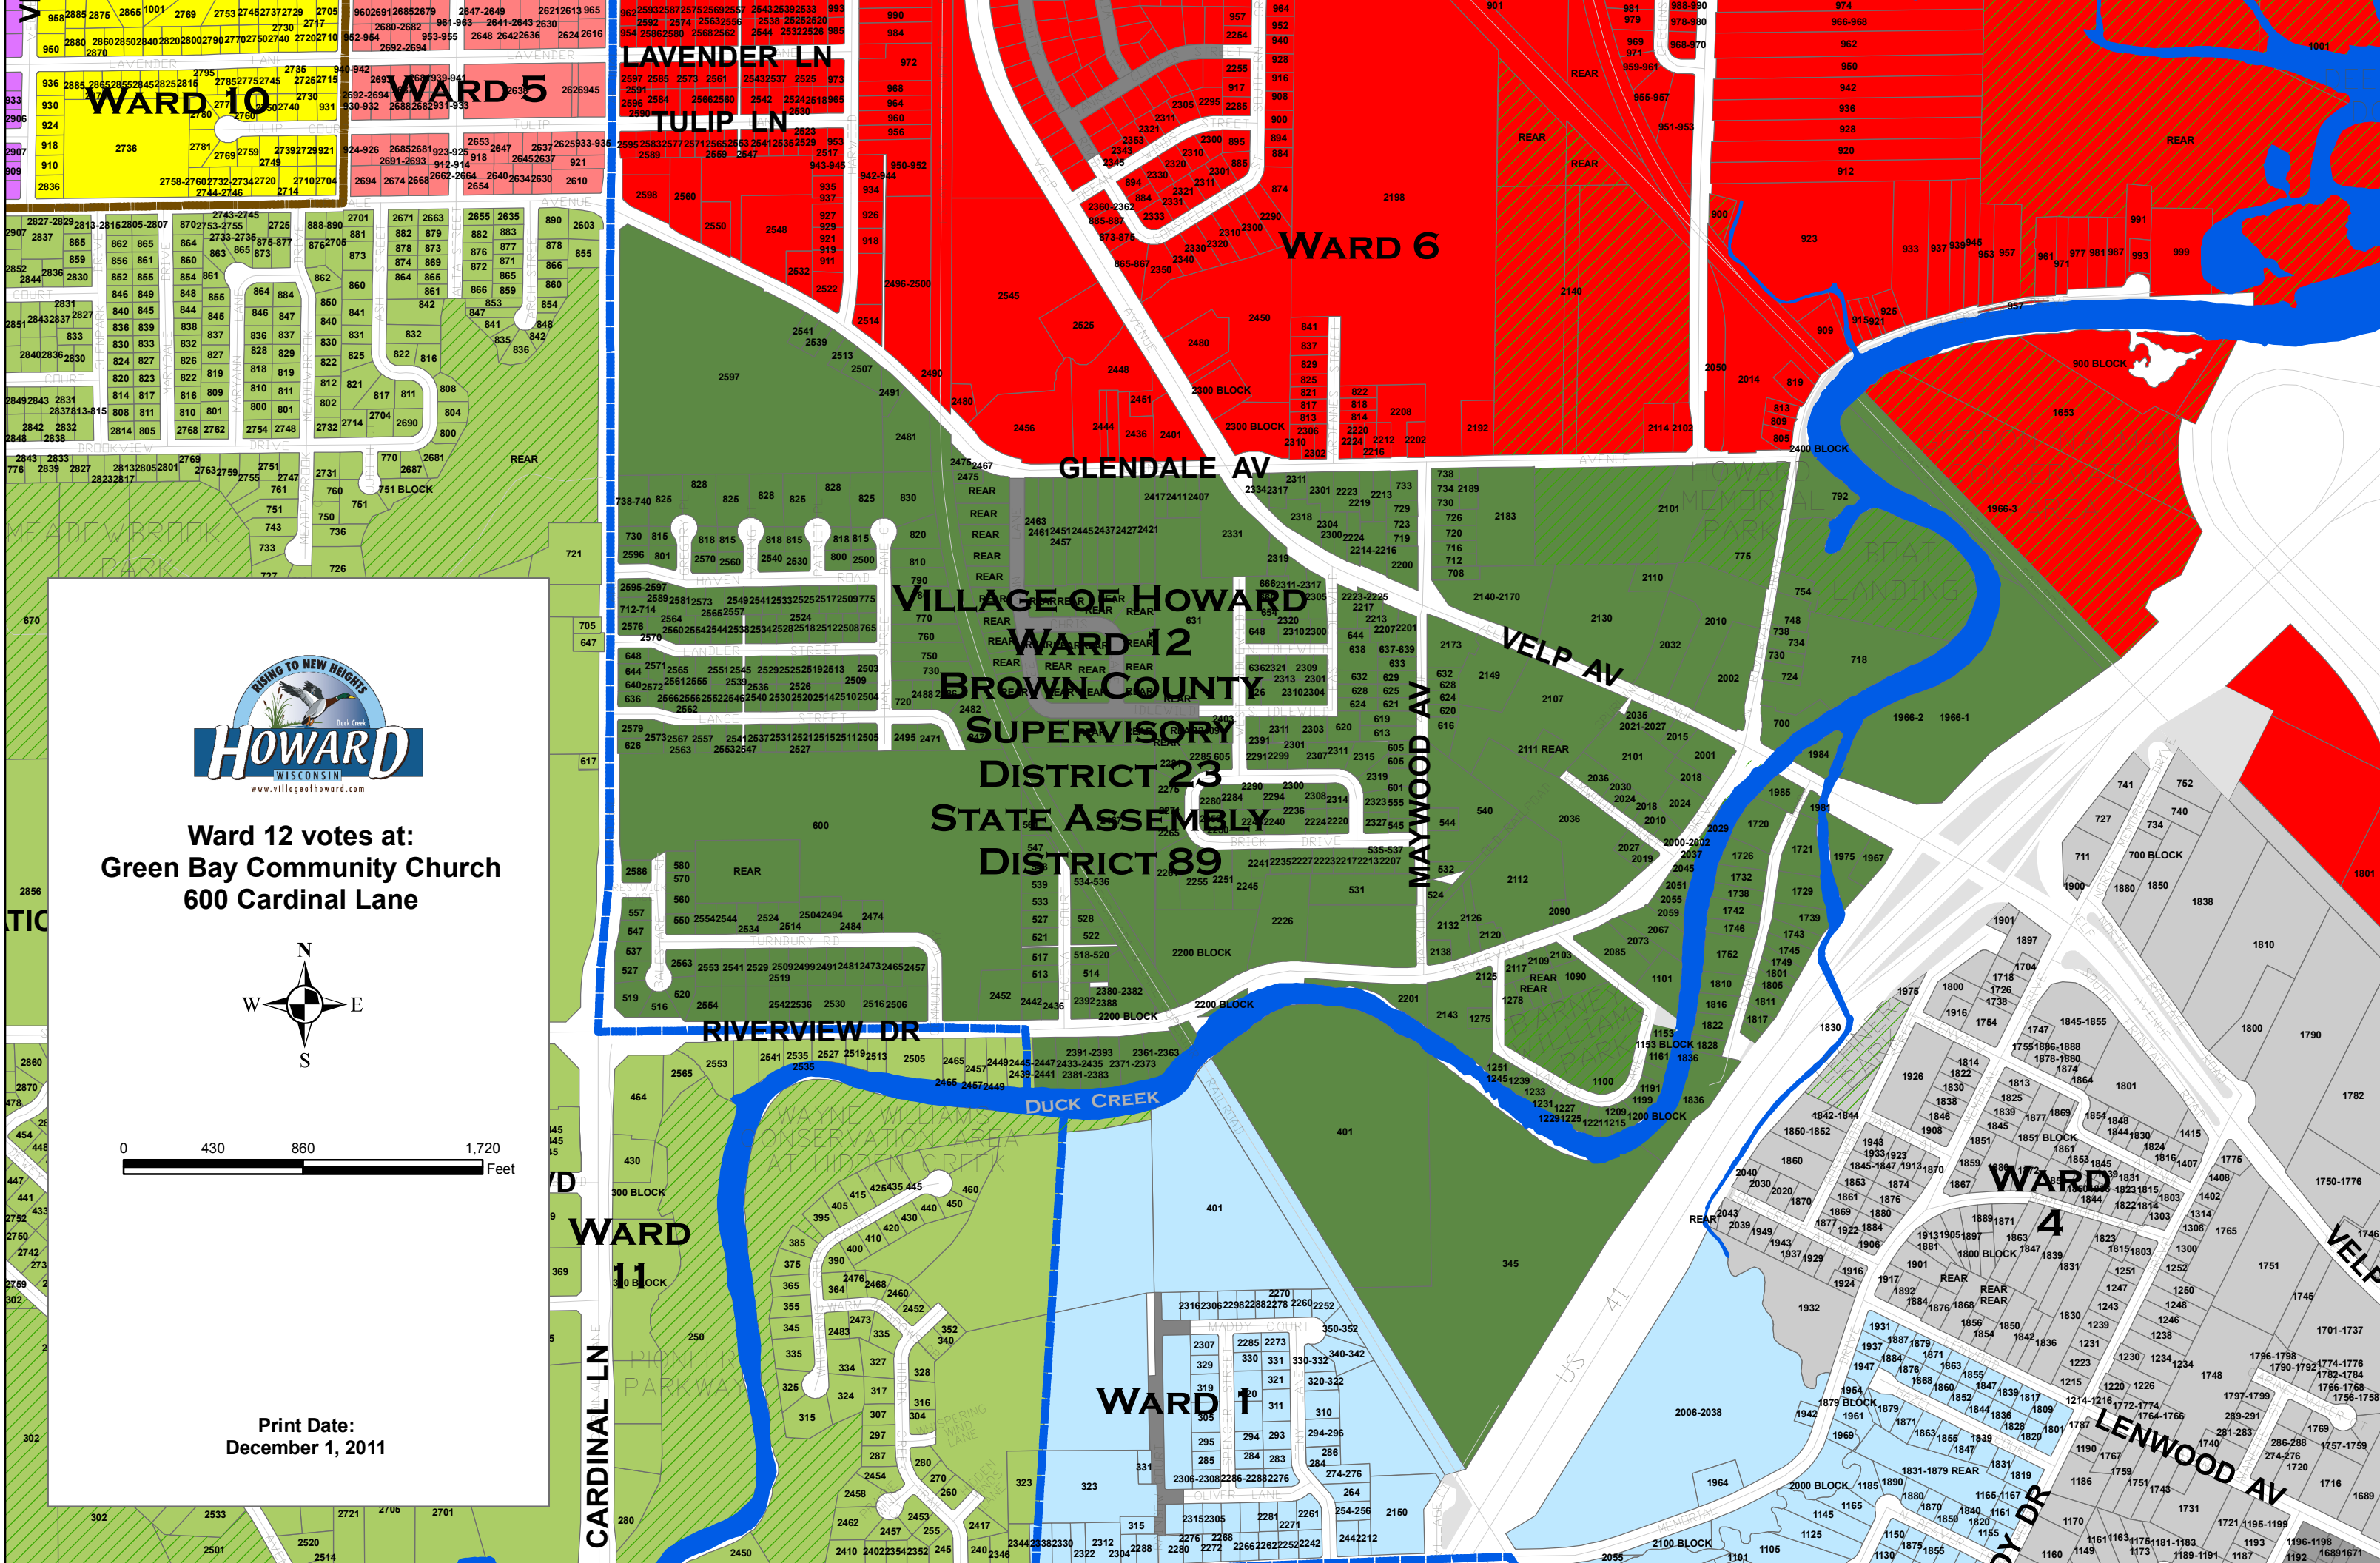

Ward 11 votes at:
Green Bay Community Church
600 Cardinal Lane

Print Date:
December 1, 2011

Ward 12 votes at:
Green Bay Community Church
600 Cardinal Lane

Print Date:
December 1, 2011