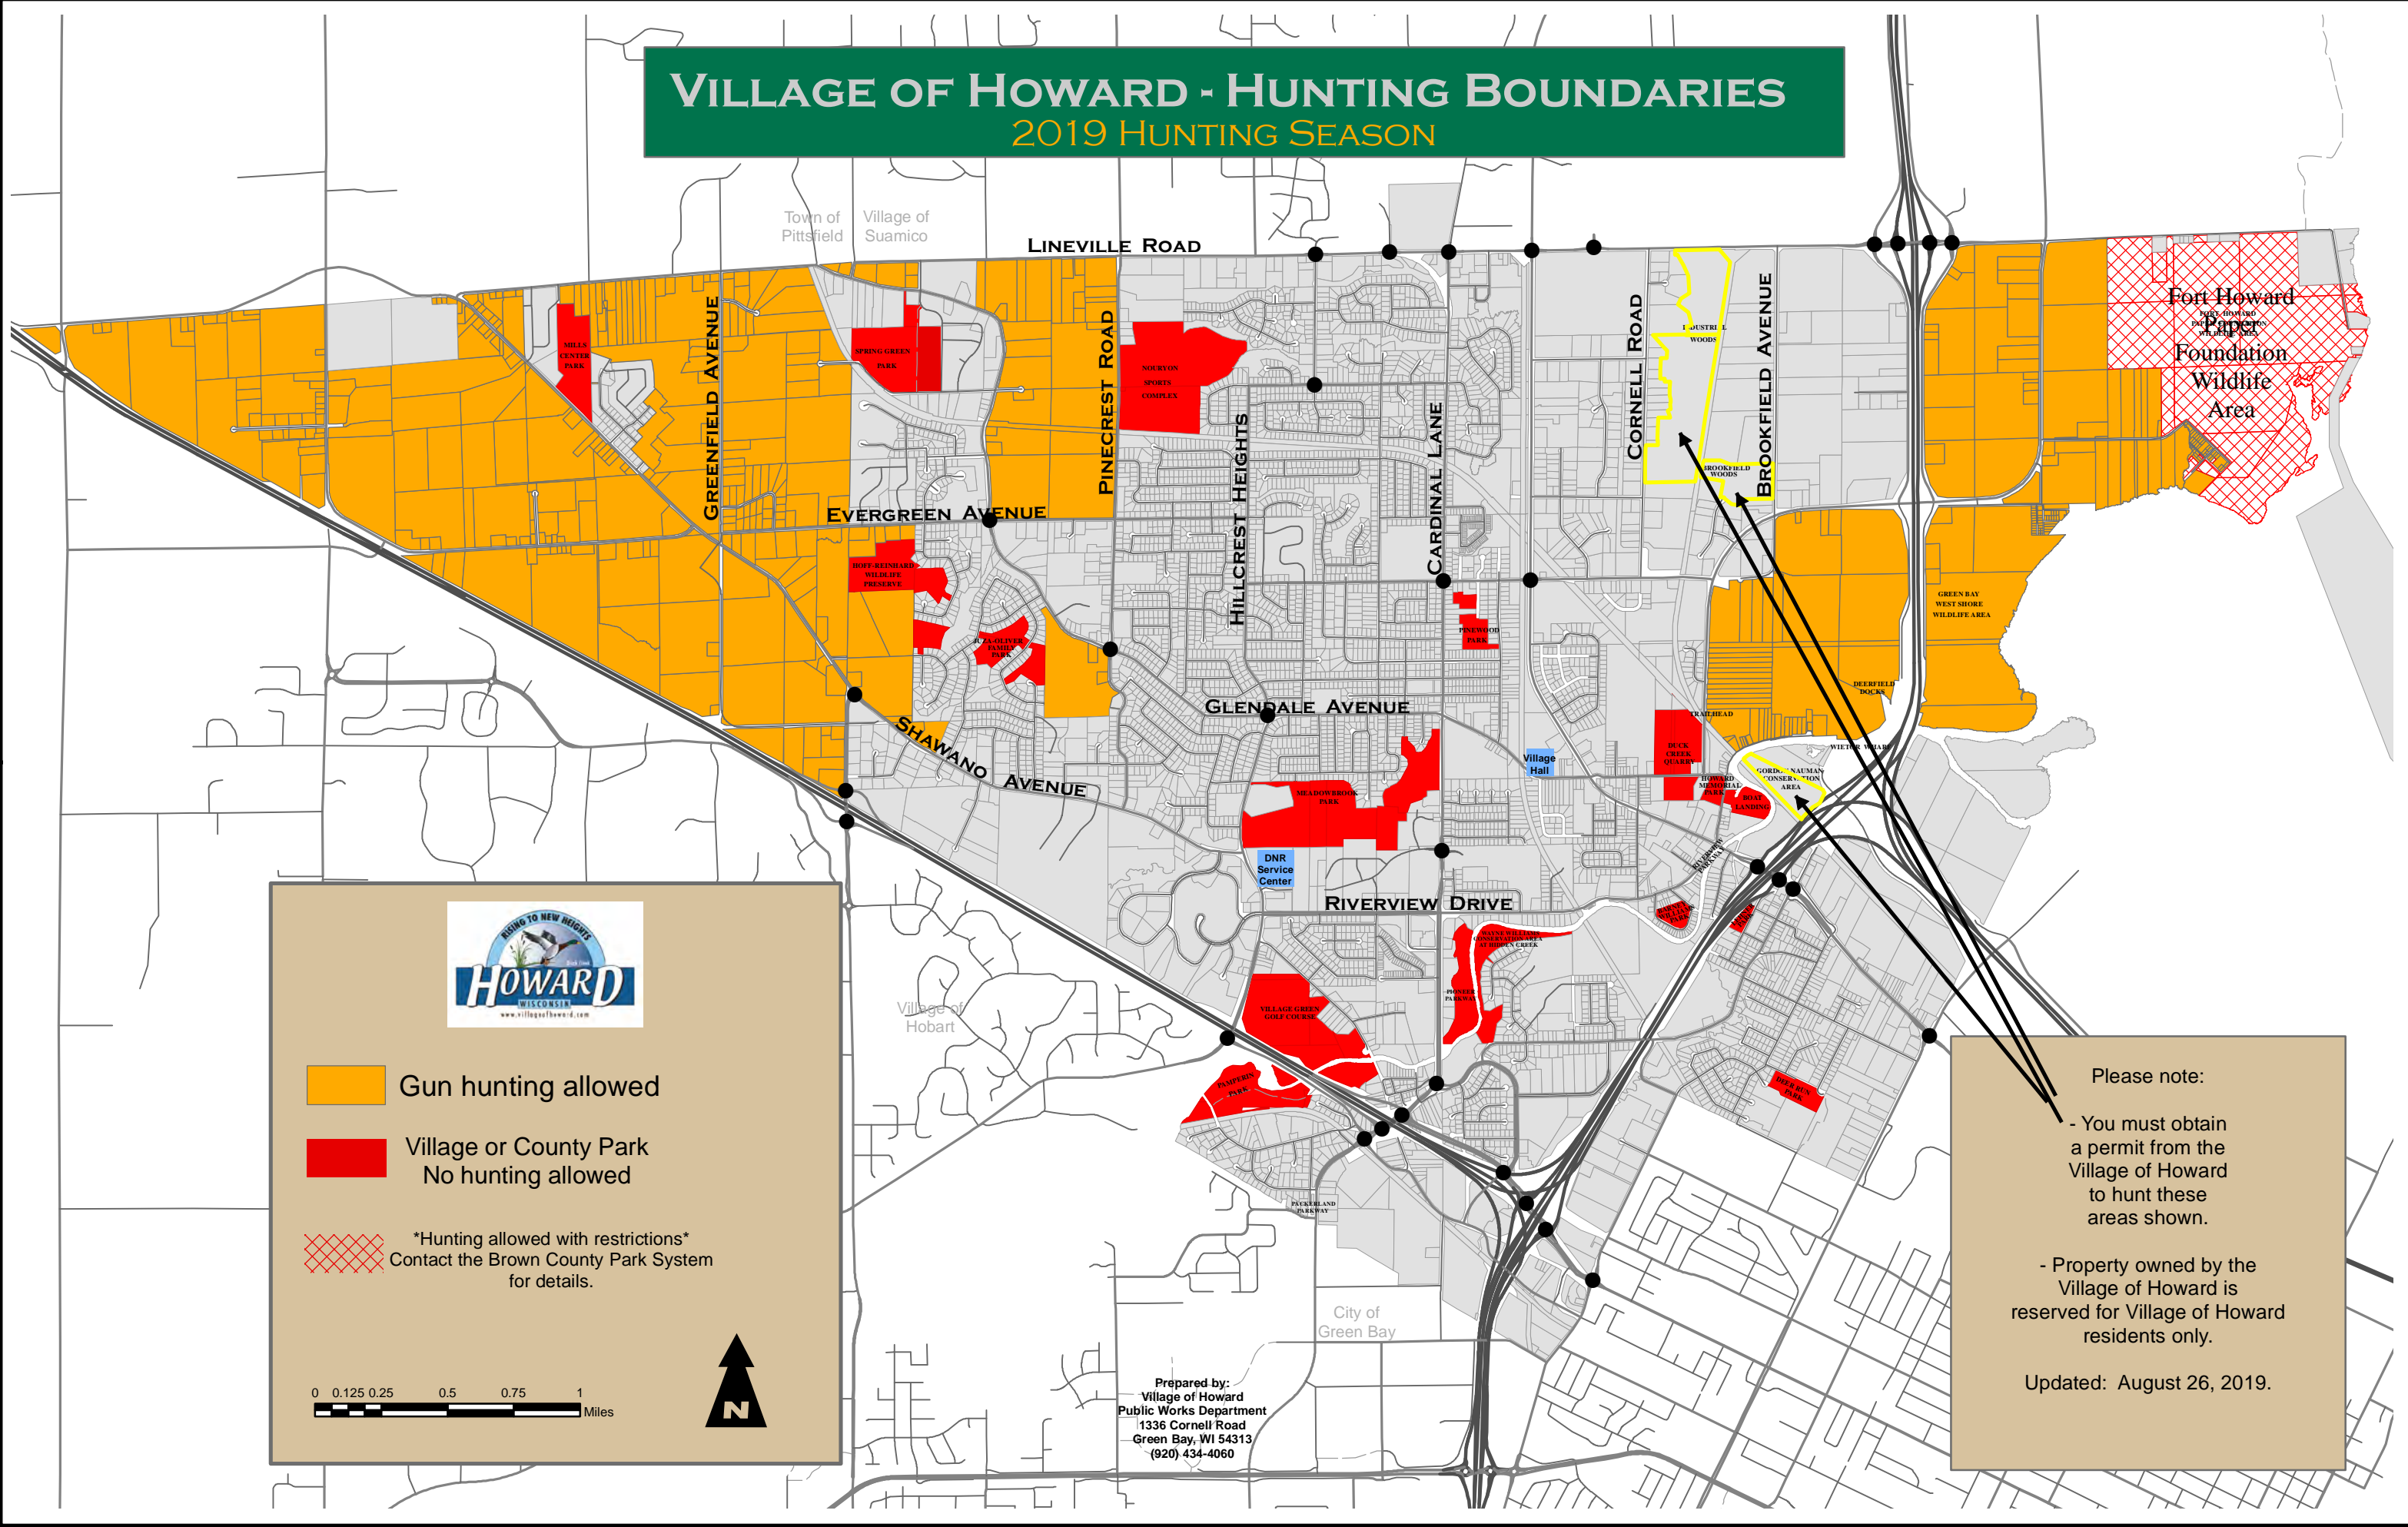

VILLAGE OF HOWARD - HUNTING BOUNDARIES

2019 HUNTING SEASON

Gun hunting allowed

**Village or County Park
No hunting allowed**

***Hunting allowed with restrictions*
Contact the Brown County Park System
for details.**

Updated: August 26, 2019.

Village of Howard Bow Hunting

NOTES:

The public land shown on this map is owned by the Village of Howard. You must obtain a permit from the Village of Howard to bow hunt this area. Contact the Village Hall located at 2456 Glendale Avenue to obtain your permit.

*

Bow hunting on Village of Howard property (yellow highlight on this map) is reserved for Village of Howard residents only.

*

Gordon Nauman Conservation Area is also a dog park. Please be aware that dogs are allowed to roam in the woods at this park.

*

Aerial photography is from April 2017.

*

Updated: August 26, 2019